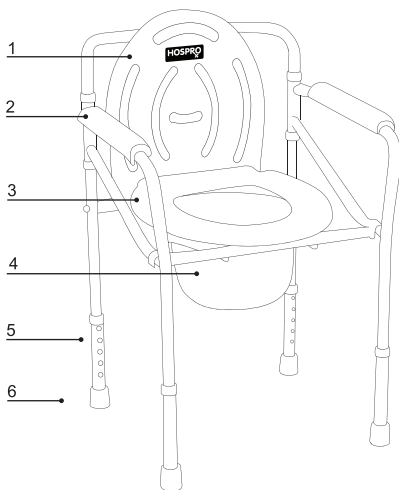

## 1. Overview

Commode Chair Mode.H-CM894

The structure is made of chrome-plated steel. It foldable, safety, easy to use and suitable for elder

- Adjustable Height to suit users
- A large tank for waste
- Foldable
- Capacity 5 liters
- With non-slip rubber grips
- lightweight
- Easy to clean

## 2. Signs and symbols

The following symbols are used in these instructions for use, on the packaging and on the type plate for the device and accessories:

**Caution** :Warning instruction indicating a risk of injury or damage to health.

### 3. Description

1. Cover

2. Armrest

3. seat

4. Tank capacity 5 liters

5. Height adjustable legs

6. Non-slip rubber grips