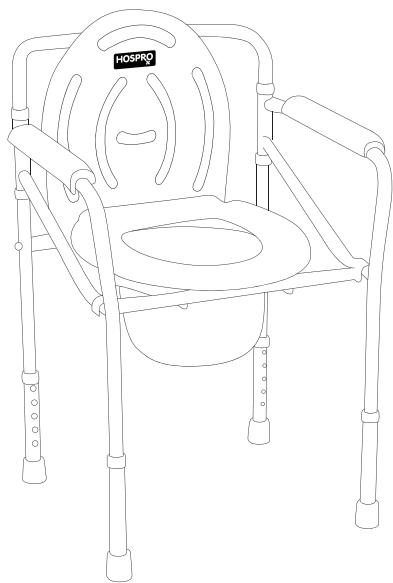

## Commode Chair Model H-CM894

COMMODE CHAIR

Commode Chair — Model: H-CM894

## 1. Overview

Commode Chair Mode.H-CM894

The structure is made of chrome-plated steel. It foldable, safety, easy to use and suitable for elder

- Adjustable Height to suit users
- A large tank for waste
- Foldable
- Capacity 5 liters
- With non-slip rubber grips
- lightweight
- Easy to clean

### 3. Description

1. Cover

2. Armrest

3. seat

4. Tank capacity 5 liters

5. Height adjustable legs

6. Non-slip rubber grips